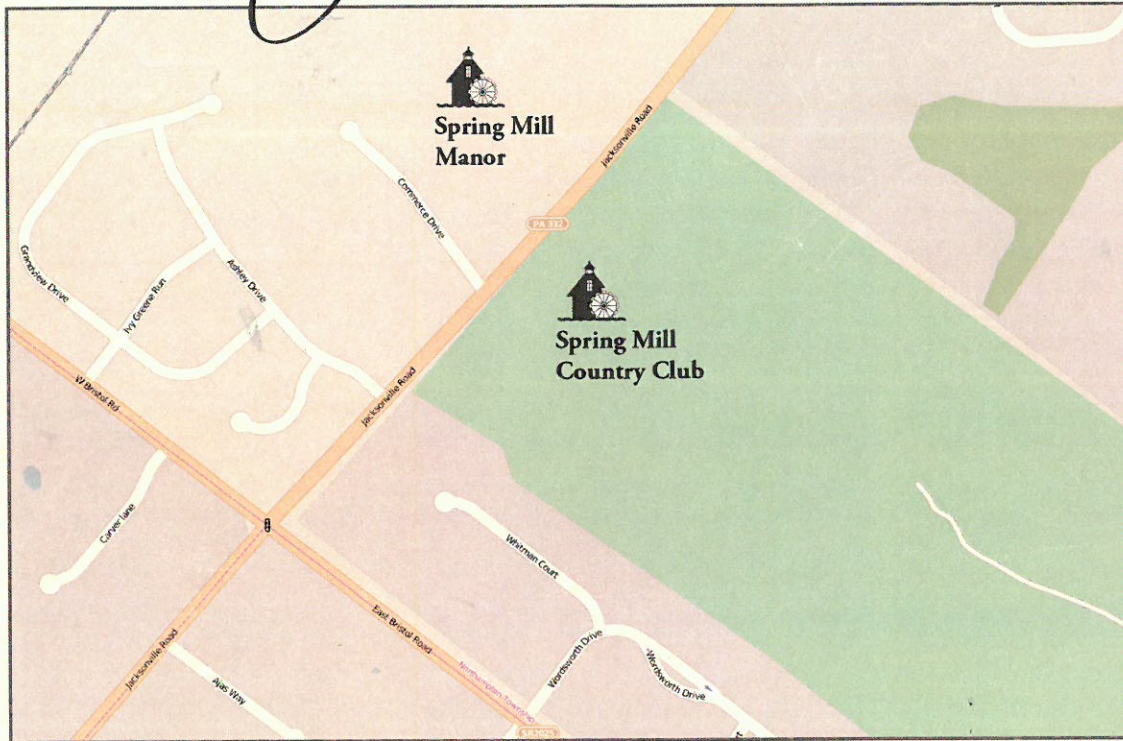

Directions

PLEASE NOTE THAT
MAPQUEST AND
MANY GPS SYSTEMS
ARE INCORRECT.
PLEASE FOLLOW
THE DIRECTIONS
BELOW FOR YOUR
EVENT.

FROM I-95 (North) Exit at Street Road (#132). Head (West) for 10 mi. to Jacksonville Road (#332) turn right and proceed 1.7 mi. Spring Mill Manor is on the left, 1.5 mi. Spring Mill Country Club is on the right.

FROM THE TURNPIKE: Take Exit 343-Willow Grove (North). At the first light take a sharp right onto Mill Street. At the first light take a left onto York Road (#263 North). Follow to Street Road (#132) and take a right. Follow to Jacksonville Road (#332) turn left and follow for 1.7 mi. Spring Mill Manor is on the left, 1.5 mi. Spring Mill Country Club is on right.

FROM NEW YORK & NORTH JERSEY: Take NJ Turnpike (South) to Exit 6. Follow PA Turnpike to Exit 351. Follow Route 1 (South) to Street Road (#132 West). Follow Street Road for 10 mi. to Jacksonville Road (#332) turn right and proceed 1.7 mi. Spring Mill Manor is on the left, 1.5 mi. Spring Mill Country Club in on the right.

FROM SOUTH JERSEY: Atlantic City Area - Take A.C. Expressway (North) to Walt Whitman Bridge. Take I-95 (North) and follow directions "FROM I-95". Cherry Hill Area - Take Tacony Palmyra Bridge to I-95 (North) and follow directions "From I-95".